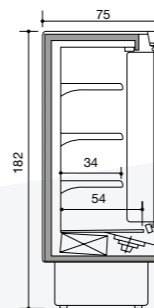

SILVER

Width in cm.
75

Length in cm.
70 · 100
120 · 150
180 · 200

Climate class
B200: 3 M2
B200 VIEW: 3 M1
25°C / u.r. 60%

Shelf Depth in cm.
34

Load capacity in lt.
70 = 257 lt.
100 = 381 lt.
120 = 464 lt.
150 = 589 lt.
180 = 713 lt.
200 = 796 lt.

Resistenza garantita.

Vi sono esigenze espositive che necessitano di una maggiore resistenza dei materiali costruttivi che potrebbero, direttamente o indirettamente, entrare in contatto con il prodotto alimentare. Per soddisfarle c'è Silver, con tutte le finiture interne della vasca e dei suoi componenti in acciaio Inox.

Guaranteed robustness.

When display materials may directly or indirectly come in contact with food, more resistant construction materials are demanded. The answer is Silver: the internal finishes of its tank are in stainless steel, as are its components.

Résistance garantie.

Il existe des exigences d'exposition qui nécessitent d'une plus grande résistance des matériaux de construction qui pourraient directement ou indirectement, rentrer en contact avec le produit alimentaire. Pour les satisfaire, voici Silver, avec toutes les finitions internes du bac et de ses composants en acier inox.

Garantierte Widerstandsfähigkeit.

Es gibt Ausstellungssituationen, die eine höhere Beständigkeit von Materialien erfordern, die direkt oder indirekt mit Lebensmitteln in Kontakt kommen können. Um ihnen gerecht zu werden gibt es Silver. Hier ist die gesamte Verkleidung der Innenschale und ihrer Komponenten aus rostfreiem Stahl.

B-200

B-200 View

I301 Scotch Brite

Colori spalla
End colours
Couleurs des côtés
Farben für Rückwände

I301 Scotch Brite
Version
B-200 VIEW

1

Zona esposizione, vasca interna e finiture esterne in acciaio inox.

Stainless steel display area, internal tank and external finishes.