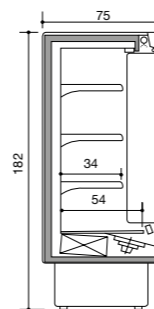

SILVER

Width in cm.
75

Length in cm.
70 · 100
120 · 150
180 · 200

Climate class
B200: 3 M2
B200 VIEW: 3 M1
25°C / u.r. 60%

Shelf Depth in cm.
34

Load capacity in lt.
70 = 257 lt.
100 = 381 lt.
120 = 464 lt.
150 = 589 lt.
180 = 713 lt.
200 = 796 lt.

Resistenza garantita.

Vi sono esigenze espositive che necessitano di una maggiore resistenza dei materiali costruttivi che potrebbero, direttamente o indirettamente, entrare in contatto con il prodotto alimentare. Per soddisfarle c'è Silver, con tutte le finiture interne della vasca e dei suoi componenti in acciaio Inox.

Guaranteed robustness.

When display materials may directly or indirectly come in contact with food, more resistant construction materials are demanded. The answer is Silver: the internal finishes of its tank are in stainless steel, as are its components.

Résistance garantie.

Il existe des exigences d'exposition qui nécessitent d'une plus grande résistance des matériaux de construction qui pourraient directement ou indirectement, rentrer en contact avec le produit alimentaire. Pour les satisfaire, voici Silver, avec toutes les finitions internes du bac et de ses composants en acier inox.

Garantierte Widerstandsfähigkeit.

Es gibt Ausstellungssituationen, die eine höhere Beständigkeit von Materialien erfordern, die direkt oder indirekt mit Lebensmitteln in Kontakt kommen können. Um ihnen gerecht zu werden gibt es Silver. Hier ist die gesamte Verkleidung der Innenschale und ihrer Komponenten aus rostfreiem Stahl.

B-200

B-200 View

I301 Scotch Brite

Colori spalla
End colours
Couleurs des côtés
Farben für Rückwände

I301 Scotch Brite
Version
B-200 VIEW

1

Zona esposizione, vasca interna e finiture esterne in acciaio inox.

Stainless steel display area, internal tank and external finishes.