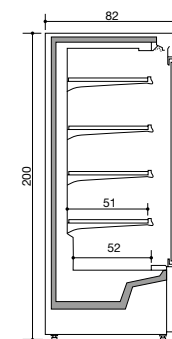

4 ripiani
4 shelves
4 étagères
4 Fachböden

B-200
View