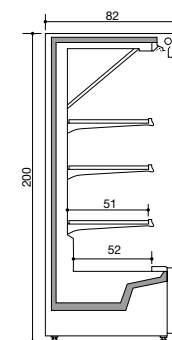

B-200

4 ripiani
4 shelves
4 étagères
4 Fachböden

B-200
View

4 ripiani - porte scorrevoli
4 shelves - sliding doors
4 étagères - porte coulissantes
4 Fachböden - Schiebetüren

F-200

3 ripiani con specchio
3 shelves with mirror
3 étagères avec miroir
3 Fachböden mit spiegel

Need space? Here you are!

Z•IN

SELF SERVICE DISPLAY

A	SPALLE A "BLOCCHI"	130	H MURALE CIRCA 130 CM.	A	ENDWALLS WITH BLOCKS	130	REF. WALL CABINET APROX H 130 CM.
B	RIPIANI INCLINABILI CREMAGLIERE	130N	H MURALE CIRCA 130 CM. BATTICARRELLO PLASTICA	B	INCLINABLE SHELVES WITH RACK	130N	REF. WALL CABINET APROX H 130 CM. PLASTIC BUMPER
F	FRUTTA VERDURA CREMAGLIERE+ SPECCHIO	130L	H MURALE CIRCA 130 CM. BATTICARRELLO INOX VETRINO FRONTALE	F	FRIUT & VEGETABLES WITH RACK AND MIRROR	130L	REF. WALL CABINET APROX H 130 CM. INOX BUMPER & FRONT GLASS
SG	SENZA GRUPPO INCORPORATO	160	H MURALE CIRCA 160 CM.	SG	WITHOUT BUILT UNIT	160	REF. WALL CABINET APROX H 180 CM. PLASTIC BUMPER
FG	SENZA GRUPPO INCORPORATO FRUTTA VERDURA	180	H MURALE CIRCA 180 CM.	FG	WITHOUT BUILT UNIT FRIUT & VEGETABLES	180	REF. WALL CABINET APROX H 180 CM. PLASTIC BUMPER
VIEW	MURALI CON PORTE A VETRI SCORREVOLI	190	H MURALE CIRCA 190 CM.	VIEW	REFRIGERATED WALL CABINET WITH SLIDING DOORS	190	REF. WALL CABINET APROX H 190 CM.
		200	H MURALE CIRCA 200 CM.			200	REF. WALL CABINET APROX H 200 CM.
		B20 B30	RETROBANCO CON BASAMENTO			B20 B30	BACK-COUNTER WITH LOWER STRUCTURE
		P20 P30	RETROBANCO PENSILE DA APPENDERE O APPOGGIARE			P20 P30	BACK-COUNTER FOR HANGING OR PLACING ON LOWER STRUCTURE