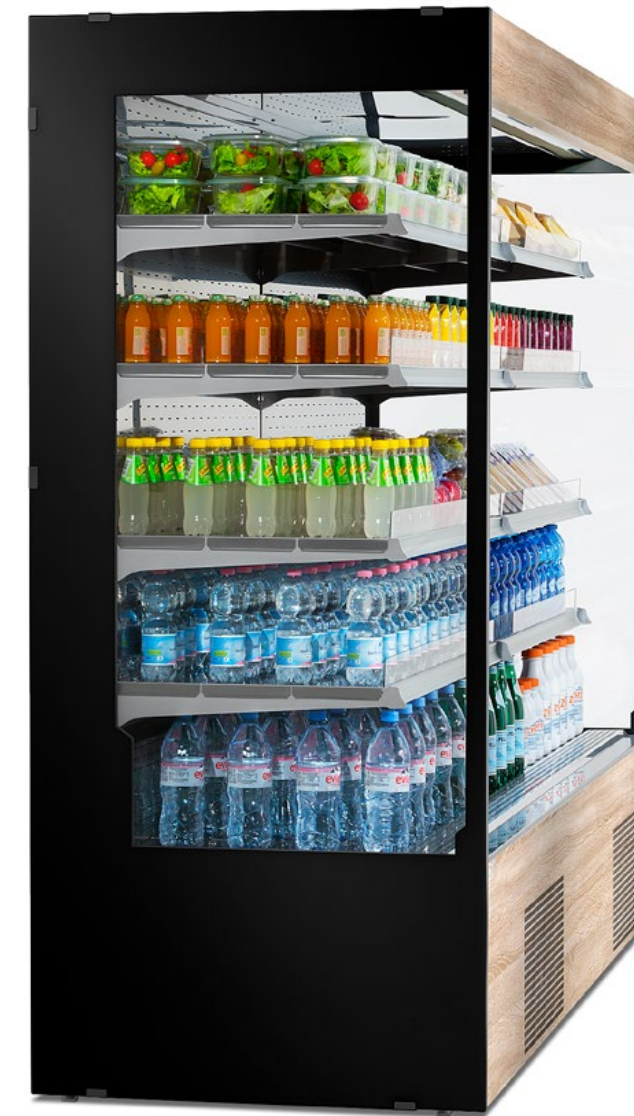

MAUNA

1

Ripiani inclinabili e regolabili
in altezza.

Inclinable and height adjustable
shelves.

Étagères inclinables et réglables
en hauteur.

Möglichkeit von schräger und
höhenverstellbare Fachböden.

2

Illuminazione LED.

LED lighting.

Éclairage LED

LED-Beleuchtung

3

Zona esposizione in acciaio Inox.

Display area in stainless steel.

Zone d'exposition en acier inox.

Auslagefläche aus Edelstahl.

4

Canalizzabile.

Multiplexable.

Canalisable.

Kanalierbar.

D151 White Butter
Version
B-200 VIEW

White Oak
Version
B-200 D136