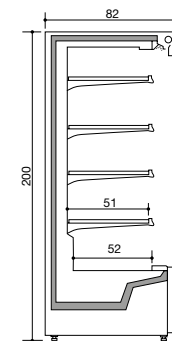

MAUNA Versions

Gray Black Optional

Colori spalla
End colours
Couleurs des côtés
Farben für Rückwände

Black

Colori spalle panoramiche
Panoramic sidewalls
Couleurs des côtés panoramiques
Farben für Panorama-Rückwände

B-200